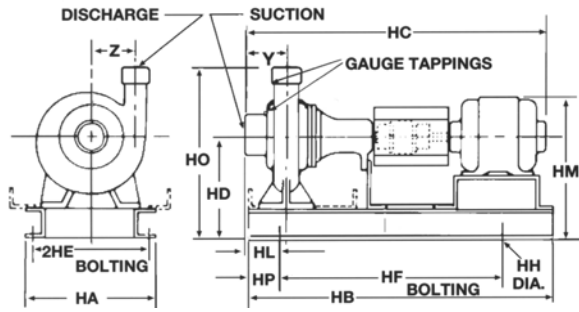

Series 530 1-1/4-9SL Centrifugal Pump Submittal

M-530.7A

NOZZLE SIZES	
Discharge	1-1/4" N.P.T.
Suction	1-1/2" N.P.T.

DIMENSIONS - Inches (mm)

STANDARD SEAL

MOTOR FRAME	HA	HB	HC MAX	HD	2HE	HF	HH	HL	HM MAX	HO	HP	Y	Z
"S" FRAME													
143T	14-5/8 (371)	31 (787)	28-5/8 (727)	10-3/4 (273)	12-7/8 (327)	25 (635)	3/4 (19)	1-13/16 (46)	14-1/2 (368)	18-3/4 (476)	3 (76)	3-1/4 (83)	5-1/2 (140)
145T	14-5/8 (371)	31 (787)	29-5/8 (752)	10-3/4 (273)	12-7/8 (327)	25 (635)	3/4 (19)	1-13/16 (46)	14-1/2 (368)	18-3/4 (476)	3 (76)	3-1/4 (83)	5-1/2 (140)
182T	14-5/8 (371)	31 (787)	32-1/4 (819)	10-3/4 (273)	12-7/8 (327)	25 (635)	3/4 (19)	1-13/16 (46)	16 (406)	18-3/4 (476)	3 (76)	3-1/4 (83)	5-1/2 (140)
184T	14-5/8 (371)	31 (787)	33 (838)	10-3/4 (273)	12-7/8 (327)	25 (635)	3/4 (19)	1-13/16 (46)	16 (406)	18-3/4 (476)	3 (76)	3-1/4 (83)	5-1/2 (140)
"L" FRAME													
213T	14-5/8 (371)	39-3/8 (1000)	39-7/8 (1013)	10-3/4 (273)	12-7/8 (327)	33-3/8 (848)	3/4 (19)	1-13/16 (46)	16-5/8 (422)	18-3/4 (476)	3 (76)	3-1/4 (83)	5-1/2 (140)
215T	14-5/8 (371)	39-3/8 (1000)	41-3/8 (1051)	10-3/4 (273)	12-7/8 (327)	33-3/8 (848)	3/4 (19)	1-13/16 (46)	16-5/8 (422)	18-3/4 (476)	3 (76)	3-1/4 (83)	5-1/2 (140)
254T	16 (406)	46-1/2 (1181)	45-1/8 (1146)	12 (305)	14 (356)	36-1/2 (927)	7/8 (22)	2-15/16 (75)	18-7/8 (479)	20 (508)	5 (127)	3-1/4 (83)	5-1/2 (140)
256T	16 (406)	46-1/2 (1181)	46-7/8 (1191)	12 (305)	14 (356)	36-1/2 (927)	7/8 (22)	2-15/16 (75)	18-7/8 (479)	20 (508)	5 (127)	3-1/4 (83)	5-1/2 (140)
284TS	16 (406)	46-1/2 (1181)	46-1/4 (1175)	13 (330)	14 (356)	36-1/2 (927)	7/8 (22)	2-15/16 (75)	21 (533)	21 (533)	5 (127)	3-1/4 (83)	5-1/2 (140)
286TS	16 (406)	46-1/2 (1181)	47-3/4 (1213)	13 (330)	14 (356)	36-1/2 (927)	7/8 (22)	2-15/16 (75)	21 (533)	21 (533)	5 (127)	3-1/4 (83)	5-1/2 (140)