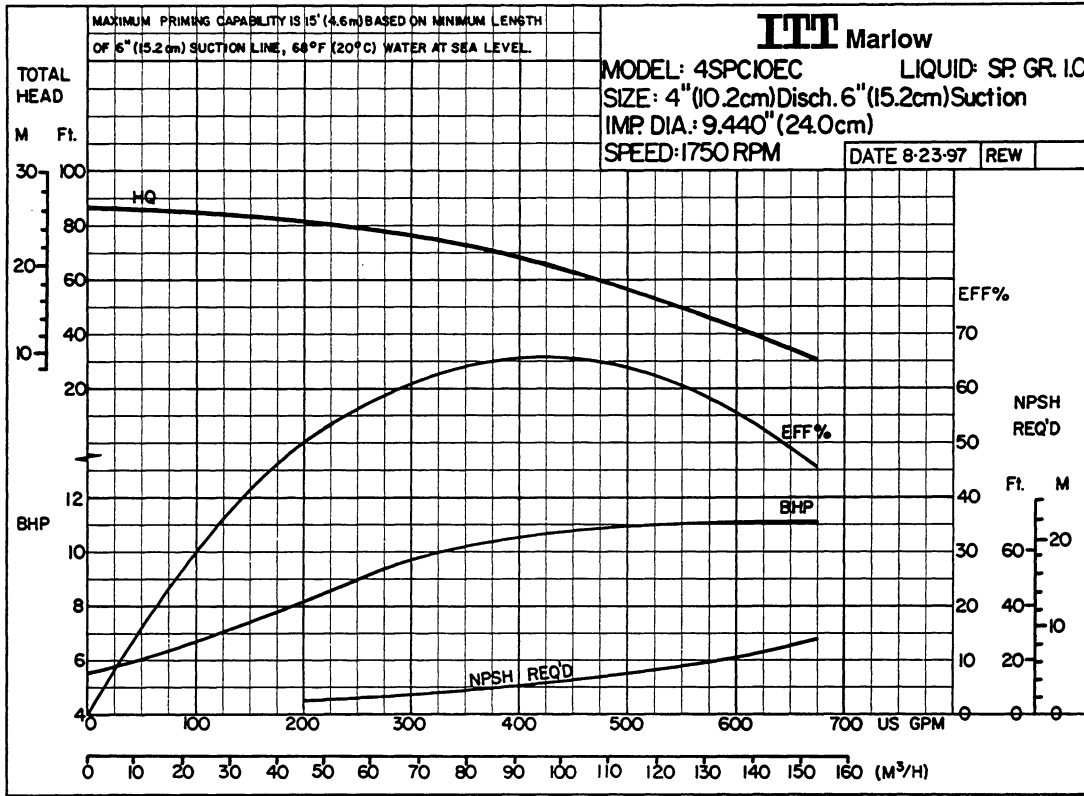

**PERFORMANCE CURVES -4SPC10EC, 1750 RPM, 60HZ**

**PERFORMANCE CURVES -4SPC10EC, 1450 RPM, 50HZ**