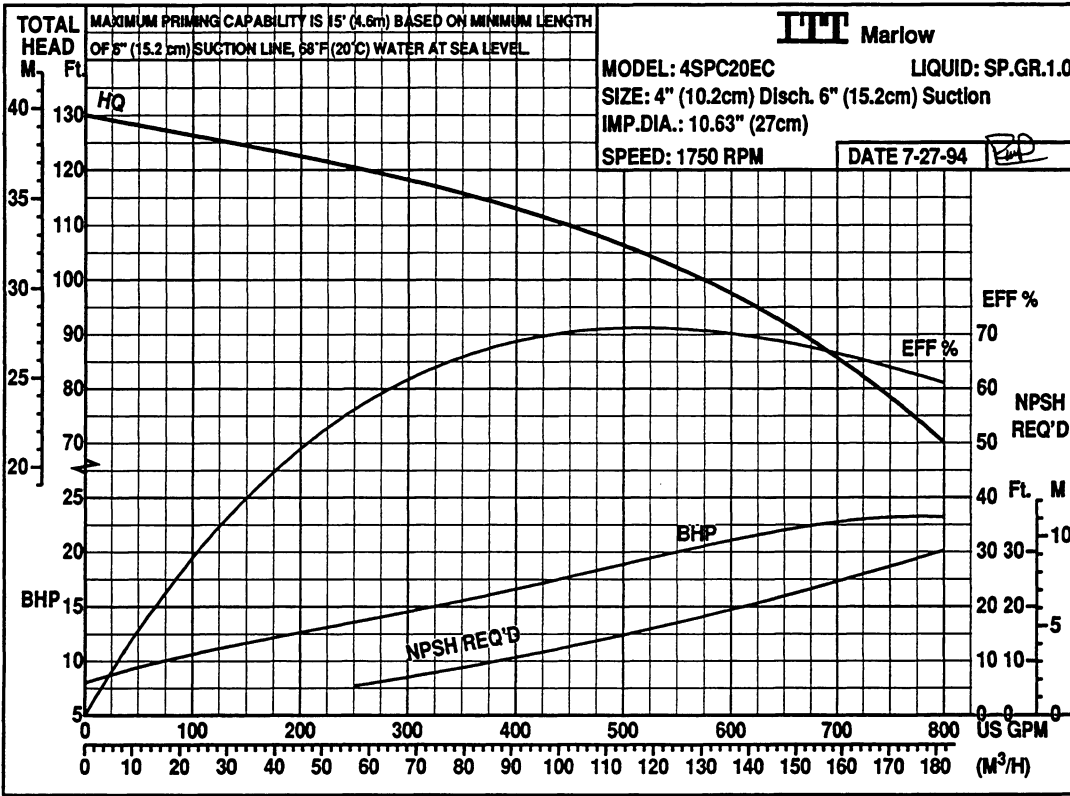

PERFORMANCE CURVES -4SPC20EC, 1750 RPM, 60HZ

PERFORMANCE CURVES -4SPC20EC, 1450 RPM, 50HZ